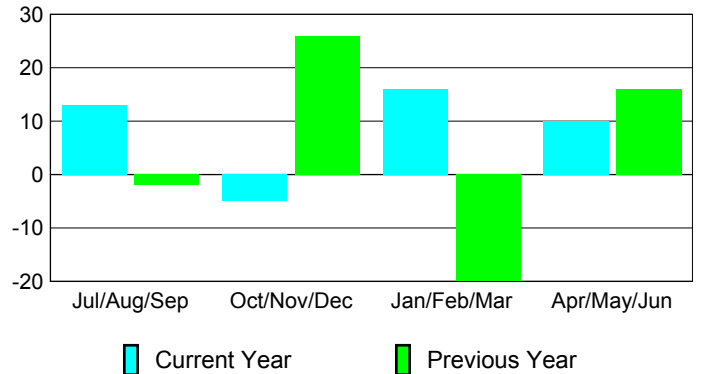

Membership Results 2008-2009

Membership 2007-2008

Month	Net Memb Goal	Actual New Memb	Actual Dropped Memb	Gain/Loss of Memb	Gain/Loss of Memb
Jul/Aug/Sep	5	38	-25	13	-2
Oct/Nov/Dec	10	22	-27	-5	26
Jan/Feb/Mar	5	43	-27	16	-20
Apr/May/June	10	38	-28	10	16
Totals	30	141	-107	34	20

Membership Results 2008-2009

Goal, New, Dropped, Gain/Loss

Comparison of Membership Gain/Loss

Current Year Compared to the Previous Year

Gender Comparison 2008-2009

Jul/Aug/Sep

Oct/Nov/Dec

Jan/Feb/Mar

Apr/May/June

Male

Female