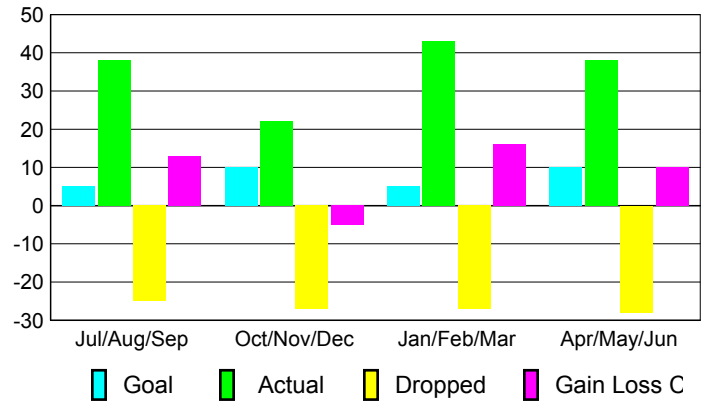

Membership Results 2008-2009

Goal, New, Dropped, Gain/Loss

Comparison of Membership Gain/Loss

Current Year Compared to the Previous Year